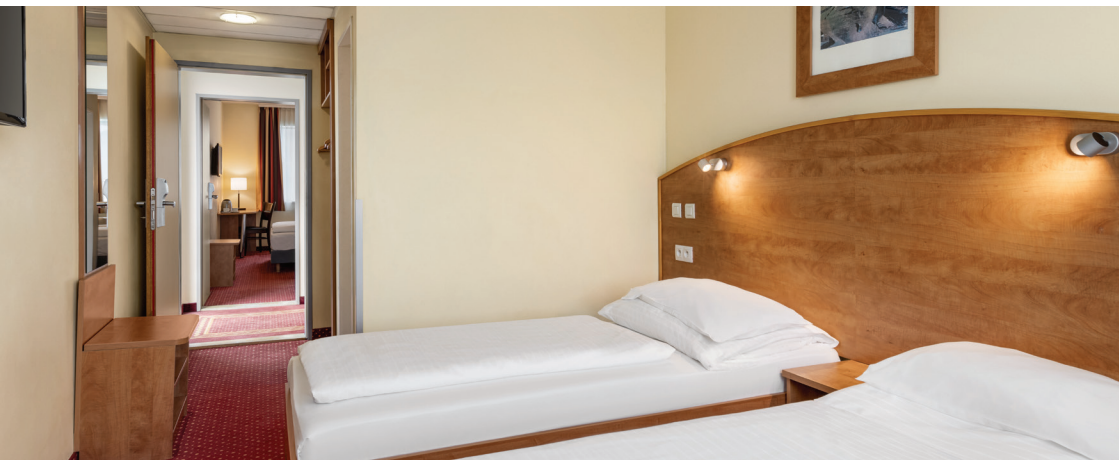

Rooms

- Comfort Twin Room**
 The friendly Comfort Twin Room is 15 m² in size and features two wonderfully comfortable single beds, air conditioning, electric kettle and flat TV. Other amenities include free Wi-Fi, desk, sofa and bathroom with shower, amenities and hairdryer. The family rooms consist of 2 separate rooms and bathrooms linked by a joint hall.
- Comfort Plus Twin Room**
 The modern Comfort Plus Twin Room, all located on the 8th floor, is 15 m² in size and has two wonderfully comfortable single beds, air conditioning, electric kettle, coffee and tee facilities, mineral water, and Smart TV. Other amenities include free Wi-Fi, desk, sofa and bathroom with shower, amenities and hairdryer.
- Comfort Plus Room**
 The modern Comfort Plus Room, all located on the 9th floor, is 15 m² in size and has a wonderfully comfortable queen size bed, air conditioning, electric kettle, coffee and tee facilities, mineral water, and flat TV. Other amenities include free Wi-Fi, desk, sofa and bathroom with shower, amenities and hairdryer.